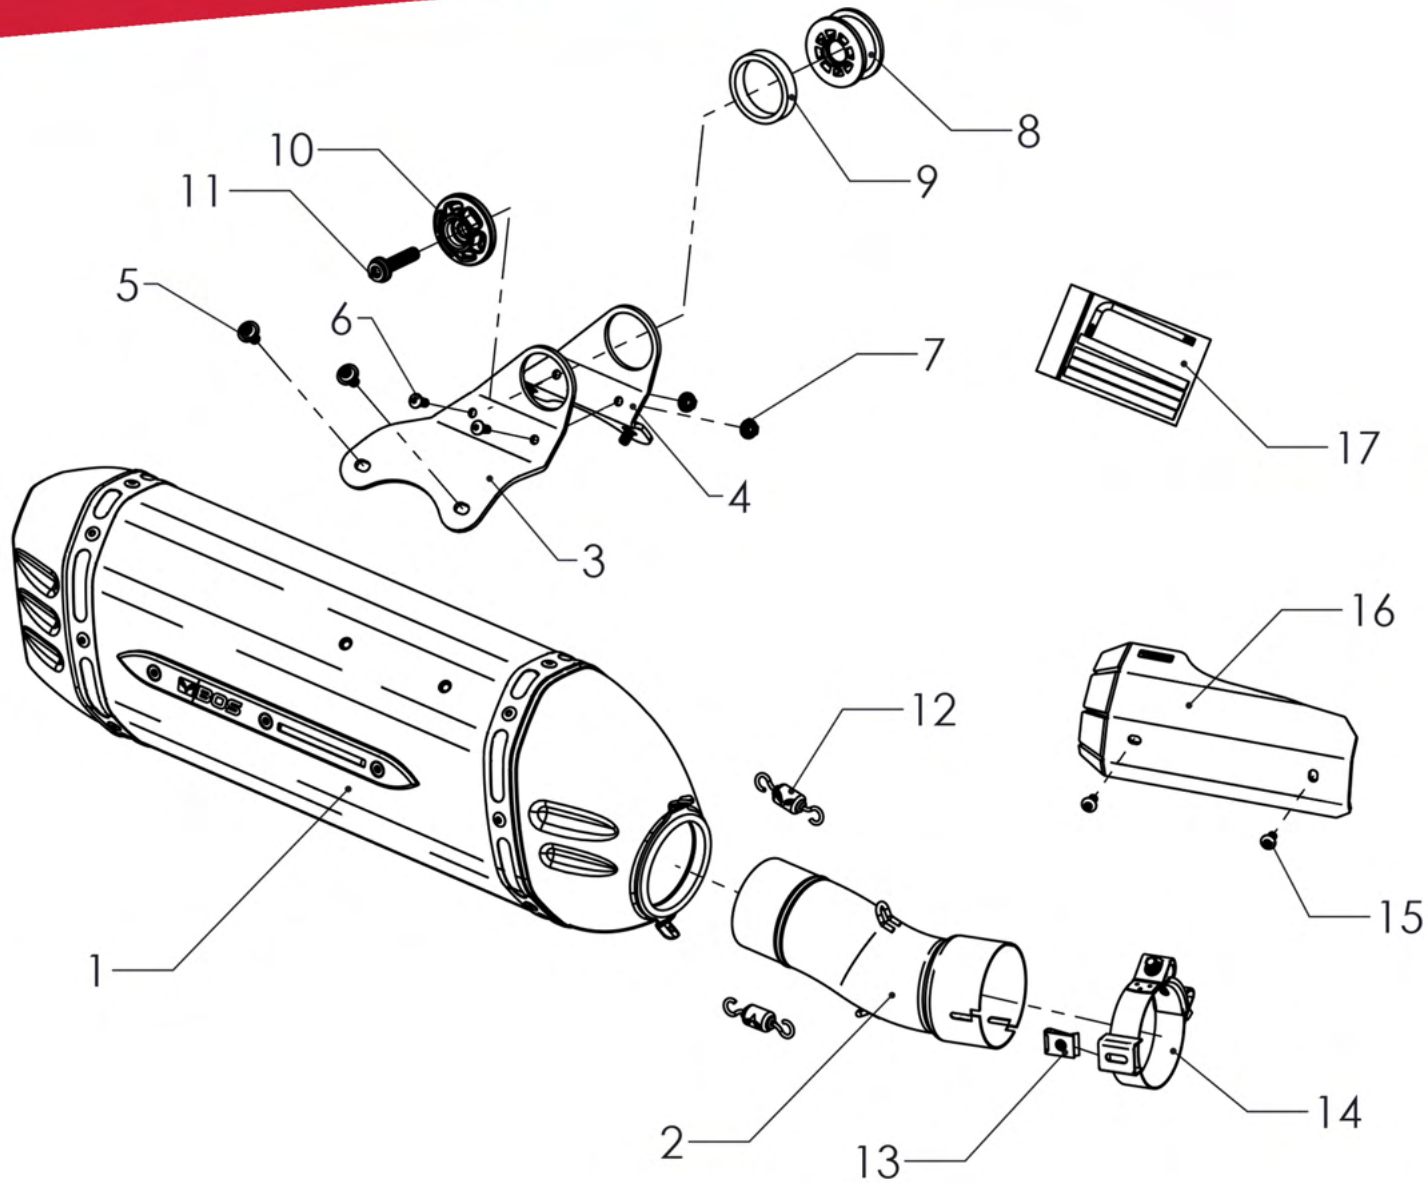

Pos	Qty	Part No.	Description	Ordernumber
1	1	900133	Muffler DesertFox BC	BM12R16 - DEBC - Black Coated
		850051	Mounting Parts:	Weight:
2	1	750039	Link Pipe Titanium	Stock: 5,0 kg Bos: 4,4 kg
3	1	700071	Mounting Bracket	Noiselevel: @ 3875 rpm
4	1	700070	Mounting Bracket	Stock: Specified 88,0 dB(A) Euro 4
5	4	14148	M6x12 Flange Screw Torx	Specified 90,0 dB(A) Euro 5
6	2	300005	M5x12 Bolt	Measured 88,0 dB(A)
7	2	300004	M5 Serrated Flanged Nut	Bos: Measured 90,0 dB(A)
8	1	Original	Rubber	Performance
9	1	64779	Spacer 9 mm.	Stock: 133,2 Hp / 7146 rpm
10	1	Original	Washer	Bos: 133,9 Hp / 7288 rpm
11	1	Original	Bolt	Max. Hp incr.: + 2,9 Hp / 4440 rpm
12	2	300032	Pull Spring 25 mm.	Max Nm incr.: + 4,8 Nm / 2807 rpm
13	1	14111	Speednut M5	Tips
14	1	64780	Clamp 67 with nutcase	In order to avoid smudges and fingerprints
15	2	Original	Bolt	burning into the surface it is imperative to clean
16	1	600042	Heatshield	the exhaust before starting the engine, burnt in
17	1	800030	Fittingkit Colors Bars	stains are very difficult to remove.
18	1	100068	Sound Approval Card T1027	After 300 miles or 500 kms. check all nuts and
19	1	100065	Custom Sheet Link Pipe Titanium	bolts and retighten if necessary.

- Euro 3 ○
- Euro 4 ●
- Euro 5 ●

7 Nm
5 lbf ft

Nr.5

10 Nm
7 lbf ft

Nr.11

25 Nm
18 lbf ft

Nr.14

Approval Number
00106G TYPE 1027