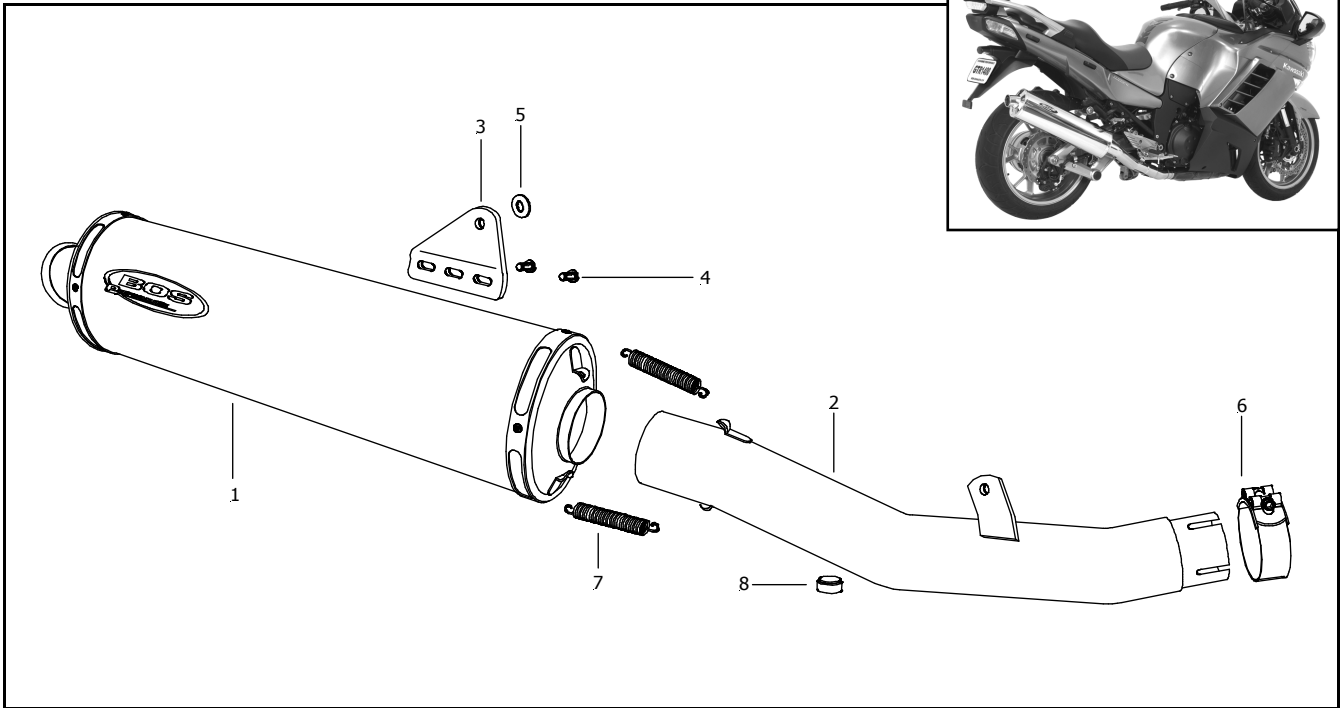

KAWASAKI

BOS SLIP-ON OVAL & GTS 2007 and up

GTR1400

Pos	Qty	Description	Part No.
1	1	Muffler stainless	299720
	1	Muffler carbon	299719
	1	Muffler GTS black stainless	299918
2	1	Adaptor	298726

Order number

0710614S - Stainless
0710614C - Carbon

0780512B- GTS Black stainless

Mounting kit :

3	1	Mounting bracket	280719
4	2	Bolt M6 x 16	227723
5	1	Washer M10 x 30	408078
6	1	Clamp 56	408080
7	2	Spring	290056
8	1	Rubber	405001

Weight

Original: 9.5 kg
Bos: 3.8 kg

Noiselevel @ 4400 RPM

Original	specified	95.0 dB(A)
	measured	90.0 dB(A)
Bos	Ec appr.	90.5 dB(A)
	open	92.8 dB(A)

Performance

Bos: 145.8 Hp / 8923 rpm
Stock: 140.5 Hp / 8723 rpm
Max Hp incr.: + 7.4 Hp / 9859 rpm
Max Nm incr. : +11.2 Nm / 2405 rpm