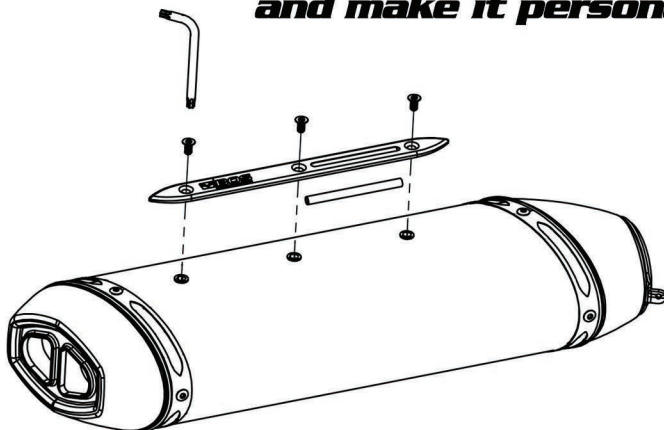

Approval Number

E13 92R-01 10378 TYPE 1018

Pos	Qty	Part No.	Description	Ordernumber
1	1	900070	Muffler StreetFox Shot Blasted	SU06S01 - SFBS - Shot Blasted
1	1	900071	Muffler StreetFox Carbon Steel	SU06S01 - SFCS - Carbon Steel
Mounting Parts:				
2	1	700014	Link Pipe	
3	1	700030	Mounting Bracket	
4	2	14140	Bolt M6x16	
5	2	14088	Pull Spring 36 mm.	
6	1	64022	Clamp 40	
7	1	800010	Fittingkit Color Bars StreetFox	

Weight:
 Stock: 4,3 kg
 Bos: 4,1 kg

Noiselevel: @ 4250 rpm

Stock:	Specified	88,0 dB(A)
	Measured	87,3 dB(A)
Bos:	Measured	89,1 dB(A)

**Choose your color
and make it personal!**

Performance

Stock: 71,5 Hp / 7962 rpm
 Bos: 72,3 Hp / 8106 rpm
 Max. Hp incr.: + 1,8 Hp / 6395 rpm
 Max Nm incr.: + 2,2 Nm / 3462 rpm